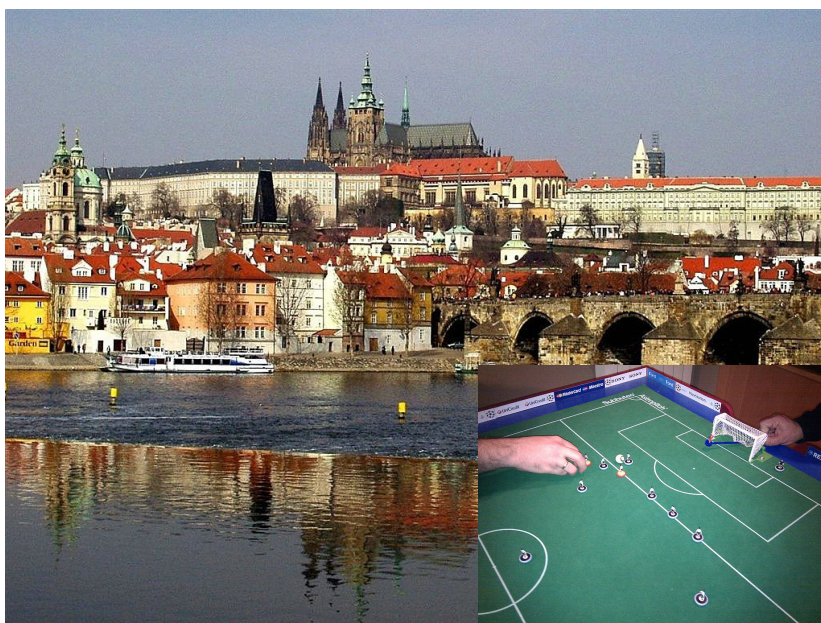

• Place:

Hotel Augustus (****)

Na Celné 3

150 00 Praha 5

(Smichov)

Czech Republic

marco@hotelaugustus.eu

*For participants the rooms are
available at 25,00 Euro pro
person (night + breakfast)*